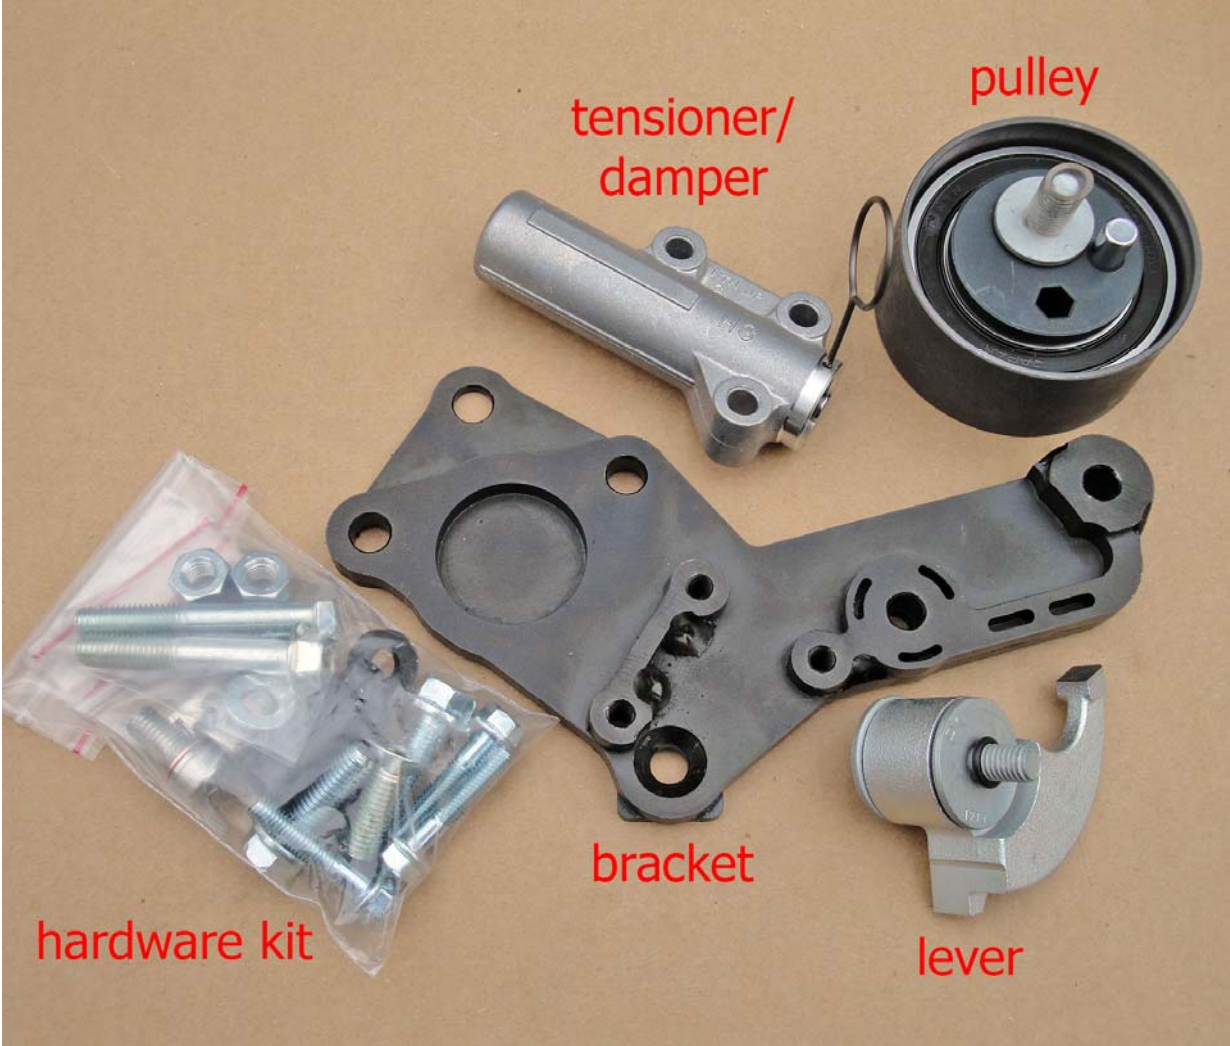

PORSCHE 928 PKT-B Installation

tensioner/
damper

pulley

hardware kit

bracket

lever